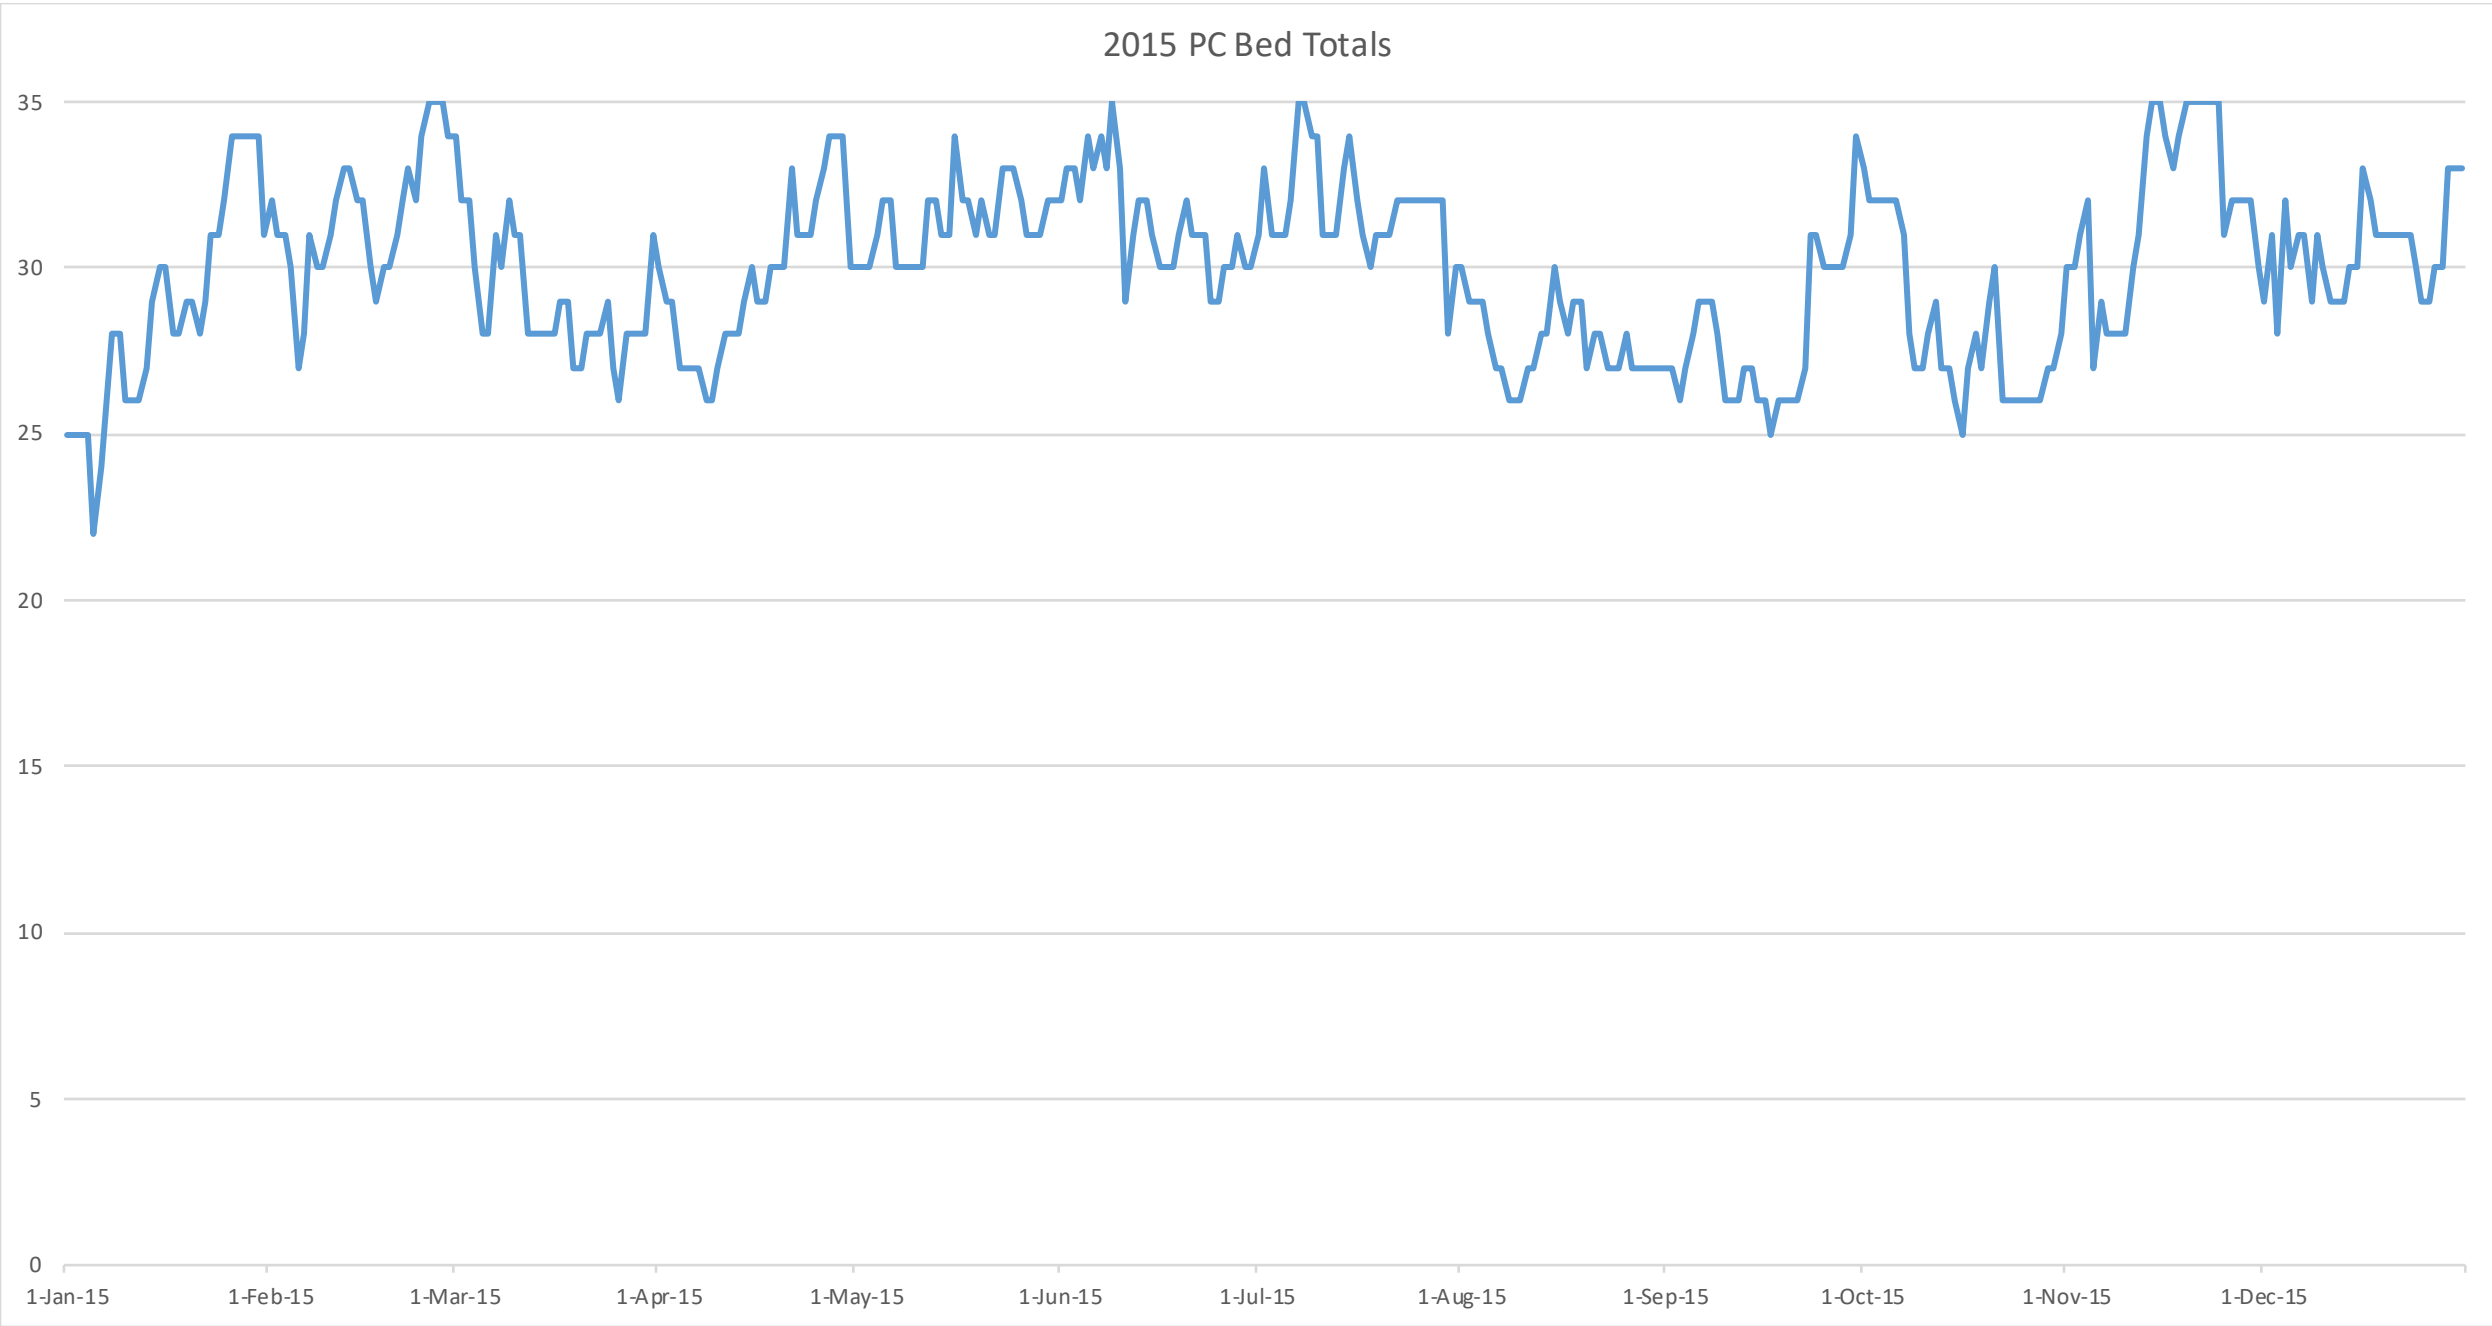

2015 PC Bed Totals

Total Unit M PC Beds = 35
Total Unit M Average = 29.95